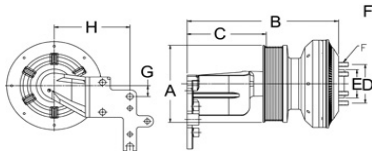

VEHICLE MANUFACTURER	VEHICLE YEARS	VEHICLE MODEL(S)	ENGINE MFR	ENGINE MODEL(S)	FAN CENTER (in)	DRIVE RATIO	SERVICE #	OEM #	No. of Blds.	Fan Dia.	Fan Blade Service #
FREIGHTLINER	2000-2005	FLH, FLX	CUMMINS	ISX	15.00	1.2:1	999052	989052			-

Service #	OEM #	A	A1	B	BC	C	D	E	F	G	H	J	TMfg
999052	989052	6.78	-	13.27	10K	6.65	3.5	1.99	23.625	0.98	6.36	0	FREIGHTLINER

VEHICLE MANUFACTURER	VEHICLE YEARS	VEHICLE MODEL(S)	ENGINE MFR	ENGINE MODEL(S)	FAN CENTER (in)	DRIVE RATIO	SERVICE #	OEM #	No. of Blds.	Fan Dia.	Fan Blade Service #
FREIGHTLINER	2000-2004	FLD	CUMMINS	ISM	15.00	1.18:1	999055	989055			-