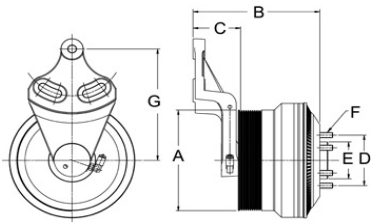

VEHICLE MANUFACTURER	VEHICLE YEARS	VEHICLE MODEL(S)	ENGINE MFR	ENGINE MODEL(S)	FAN CENTER (in)	DRIVE RATIO	SERVICE #	OEM #	No. of Blds.	Fan Dia.	Fan Blade Service #
INTERNATIONAL	1998-2002	9100, 9200, 9400, 9900	CUMMINS	N14		1.2:1	999005	989005	9	30"	991762251
INTERNATIONAL	1998-1999	9100, 9200	CUMMINS	N14		1.19:1	999005	989005	9	30"	991762251
INTERNATIONAL	1999-1999	9400, 9900	CUMMINS	N14		1.19:1	999005	989005	9	30"	991762251

Service #	OEM #	A	A1	B	BC	C	D	E	F	G	H	J	TMfg
999005	989005	6.97	-	8.06	10K	3.02	3.5	2.56	0.81 (.375-24)	7.72	-	0	INTERNATIONAL

VEHICLE MANUFACTURER	VEHICLE YEARS	VEHICLE MODEL(S)	ENGINE MFR	ENGINE MODEL(S)	FAN CENTER (in)	DRIVE RATIO	SERVICE #	OEM #	No. of Blds.	Fan Dia.	Fan Blade Service #
PACCAR	1996-2004	UNSPECIFIED	CATERPILLAR	3126E		*	9902009	9802009			-
PACCAR	1996-2004	UNSPECIFIED	CUMMINS	C7, ISC		*	9902009	9802009			-