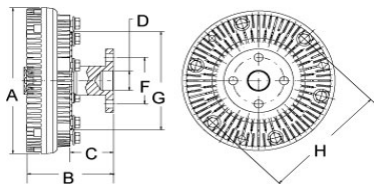

Clutch Type: VMaster Air-Sensing

Service #	OEM #	A	B	C	D	E	F	G	H	J	TMfg
9902001	9802001	7.48	4.06	2.01	1	-	2.36	5	6	0	FREIGHTLINER

VEHICLE MANUFACTURER	VEHICLE YEARS	VEHICLE MODEL(S)	ENGINE MFR	ENGINE MODEL(S)	FAN CENTER (in)	DRIVE RATIO	SERVICE #	OEM #	No. of Blds.	Fan Dia.	Fan Blade Service #
KENWORTH	2002-2005	T-800, T-600	CUMMINS	ISX	1.20	1.2:1	999168	989168			-