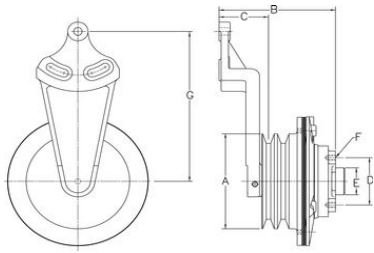

VEHICLE MANUFACTURER	VEHICLE YEARS	VEHICLE MODEL(S)	ENGINE MFR	ENGINE MODEL(S)	FAN CENTER (in)	DRIVE RATIO	SERVICE #	OEM #	No. of Blds.	Fan Dia.	Fan Blade Service #
KENWORTH	1985-1997	T-800, T-600, C-510	CUMMINS	N14		1:1	991155	981151			-
KENWORTH	1985-1995	T-800, T-400, T-600	CUMMINS	Cam III, 444, Cam IV		1:1	991155	981151			-

Service #	OEM #	A	A1	B	BC	C	D	E	F	G	H	TMfg
991155	981151	7.03	-	7.9	2V	3.36	3.5	1.99	15.625	11.05	-	KENWORTH

VEHICLE MANUFACTURER	VEHICLE YEARS	VEHICLE MODEL(S)	ENGINE MFR	ENGINE MODEL(S)	FAN CENTER (in)	DRIVE RATIO	SERVICE #	OEM #	No. of Blds.	Fan Dia.	Fan Blade Service #
INTERNATIONAL	1988-1993	9400	CUMMINS	NT88, Cam IV		-	991278	981289			-