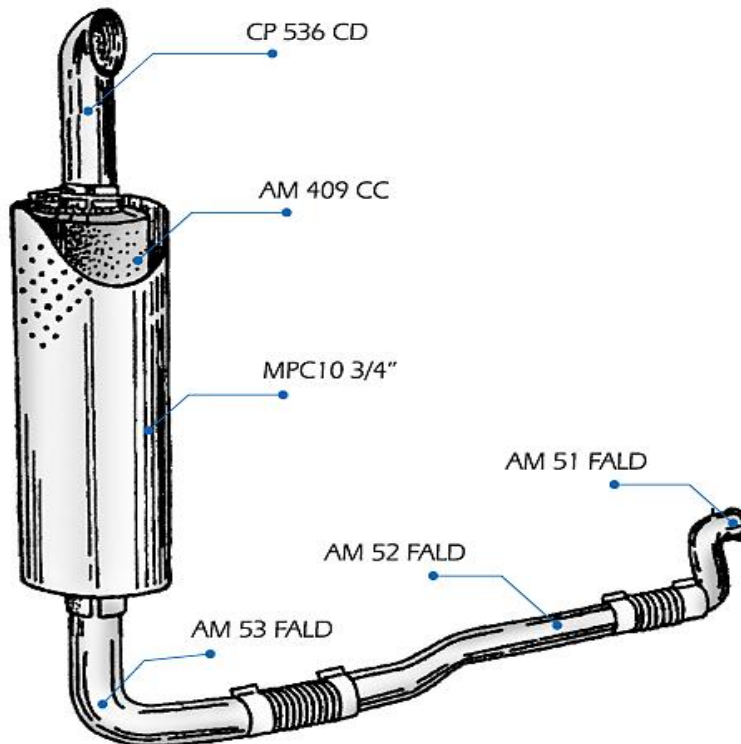

MATRIZ:

Lago Saima # 113
Col: Ignacio Manuel Altamirano
Mexico D.F.
CP: 11240
Tel: 5527-8551 , 55277893

SUCURSAL :

Norte 1G # 4518
Col: Guadalupe Victoria
Mexico D.F.
CP: 07780
Tel:55870450 , 53689559