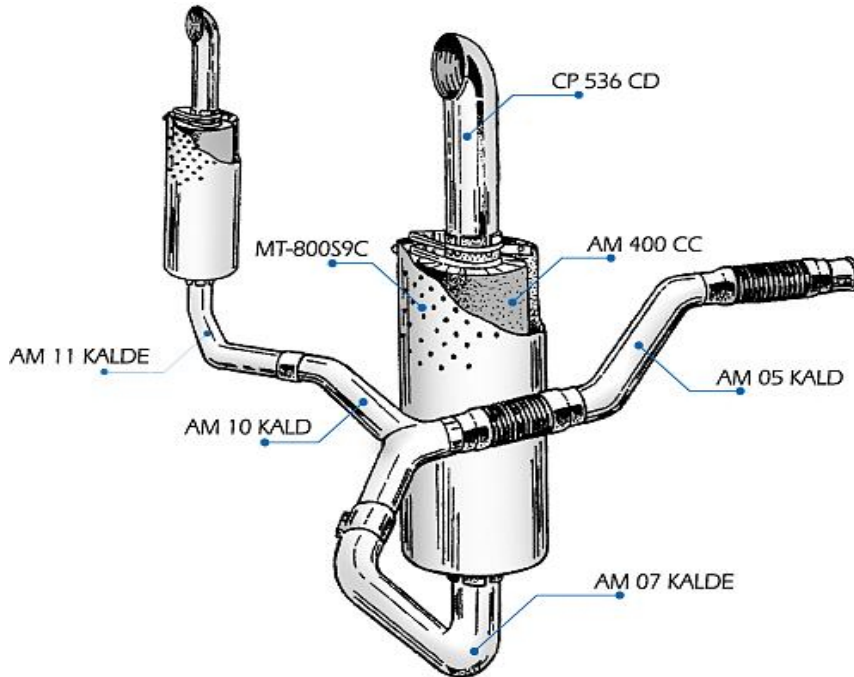

SISTEMA DE ESCAPE KW T800 Y T600

SISTEMA DE ESCAPE DE FLD-120