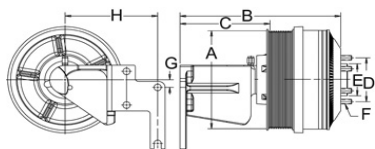

Service #	OEM #	A	A1	B	BC	C	D	E	F	G	H	J	TMfg
999188	989188	7.87	-	11.91	12K	6.66	3.5	2.56	0.81 (.375-24)	0.61	6.86	0	INTERNATIONAL

VEHICLE MANUFACTURER	VEHICLE YEARS	VEHICLE MODEL(S)	ENGINE MFR	ENGINE MODEL(S)	FAN CENTER (in)	DRIVE RATIO	SERVICE #	OEM #	No. of Blds.	Fan Dia.	Fan Blade Service #
FREIGHTLINER	1986-1994	UNSPECIFIED	CUMMINS	Cam III, 444, Cam IV		1:1	990140	980078			-
INTERNATIONAL	1975-1993	Transtar II, Paystar 5050, Paystar 5070, 4200, 4300, 9370	CUMMINS	NTC F290, NTC, NTC 290, NTC 350, NTC 400		1:1	990140	980078			-
INTERNATIONAL	1981-1993	CO 9670, Eagle	CUMMINS	NTC 400		1:1	990140	980078			-
INTERNATIONAL	1981-1981	Conv., 4200, 4300, 9370, CO 9670, Eagle	CUMMINS	NTC F290, NTC 475, NTC, NTC 290, NTC 350, NTC 400		1:1	990140	980078			-
INTERNATIONAL	1986-1993	CECO	CUMMINS	L10		1:1	990140	980078			-
KENWORTH	1973-1974	ALL VEHICLE MODELS	CUMMINS	NTA, Cam IV		1:1	990140	980078			-
KENWORTH	1986-1993	ALL VEHICLE MODELS	CUMMINS	Cam III, 444, Cam IV		1:1	990140	980078			-