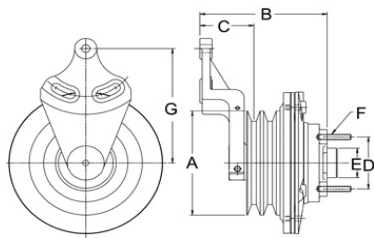

Service #	OEM #	A	A1	B	BC	C	D	E	F	G	H	TMfg
991155	981151	7.03	-	7.9	2V	3.36	3.5	1.99	15.625	11.05	-	KENWORTH

VEHICLE MANUFACTURER	VEHICLE YEARS	VEHICLE MODEL(S)	ENGINE MFR	ENGINE MODEL(S)	FAN CENTER (in)	DRIVE RATIO	SERVICE #	OEM #	No. of Blds.	Fan Dia.	Fan Blade Service #
INTERNATIONAL	1988-1993	9400	CUMMINS	NT88, Cam IV		-	991278	981289			-