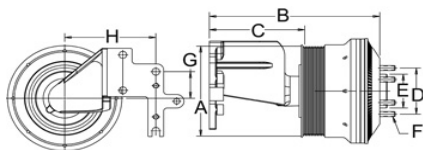

Clutch Type: DriveMaster

Service #	OEM #	A	A1	B	BC	C	D	E	F	G	H	J	TMfg
999168	989168	6.82	-	11.89	10K	6.65	3.5	2.56	1.07 (.375-24)	2.02	6.36	0	KENWORTH

VEHICLE MANUFACTURER	VEHICLE YEARS	VEHICLE MODEL(S)	ENGINE MFR	ENGINE MODEL(S)	FAN CENTER (in)	DRIVE RATIO	SERVICE #	OEM #	No. of Blds.	Fan Dia.	Fan Blade Service #
KENWORTH	2002-2005	T-604	CUMMINS	ISX	12.00	1.2:1	999170	989170			-