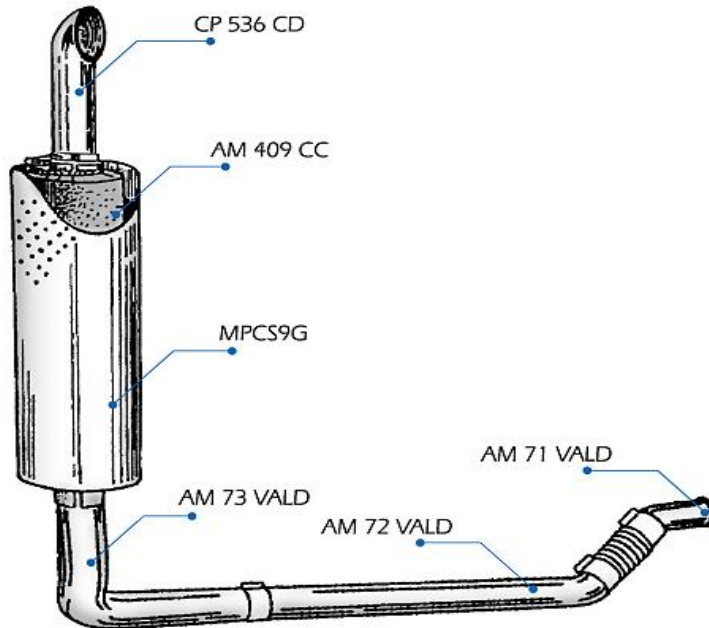

SISTEMA DE ESCAPE VOLVO VNR