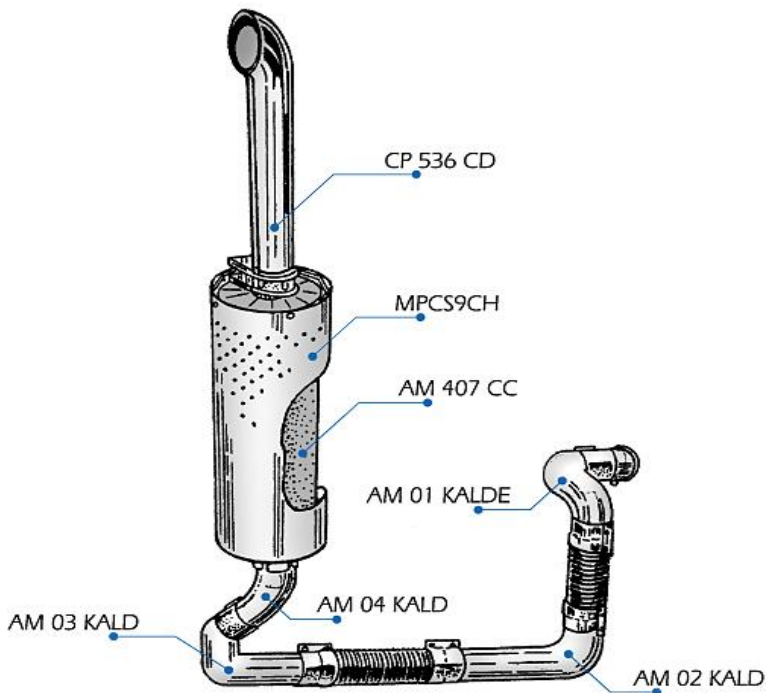

MATRIZ:

Lago Saima # 113
Col: Ignacio Manuel Altamirano
Mexico D.F.
CP: 11240
Tel: 5527-8551 , 55277893

SUCURSAL :

Norte 1G # 4518
Col: Guadalupe Victoria
Mexico D.F.
CP: 07780
Tel:55870450 , 53689559